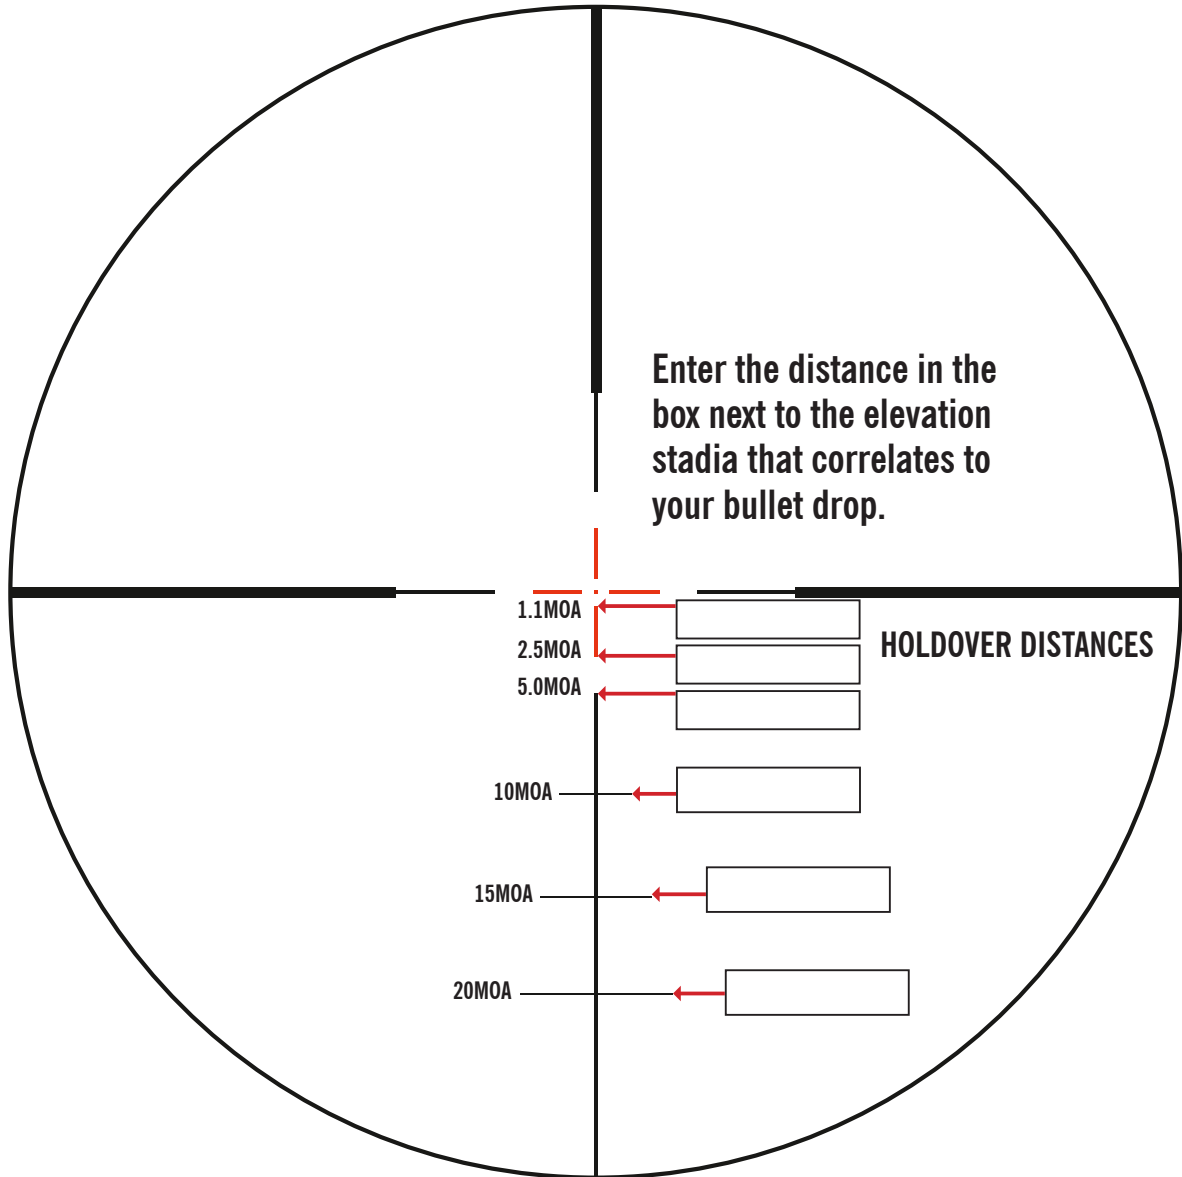

PHR II RETICLE (6-24 THRIVE HD ONLY)

RIFLE AND CARTRIDGE DETAILS

CARTRIDGE: _____ PROJECTILE: _____ BC*: _____ VELOCITY: _____

H.O.B. **: _____ TWIST RATE: _____ ZERO DISTANCE: _____

	DIST.	ELEVATION	DIST.	ELEVATION	DIST.	ELEVATION
DISTANCE	100m		325m		500m	
	150m		350m		525m	
	200m		375m		550m	
	225m		400m		575m	
	250m		425m		600m	
	275m		450m			
	300m		475m			

* BC = BALLISTIC COEFFICIENT ** H.O.B. = HEIGHT OVER BORE